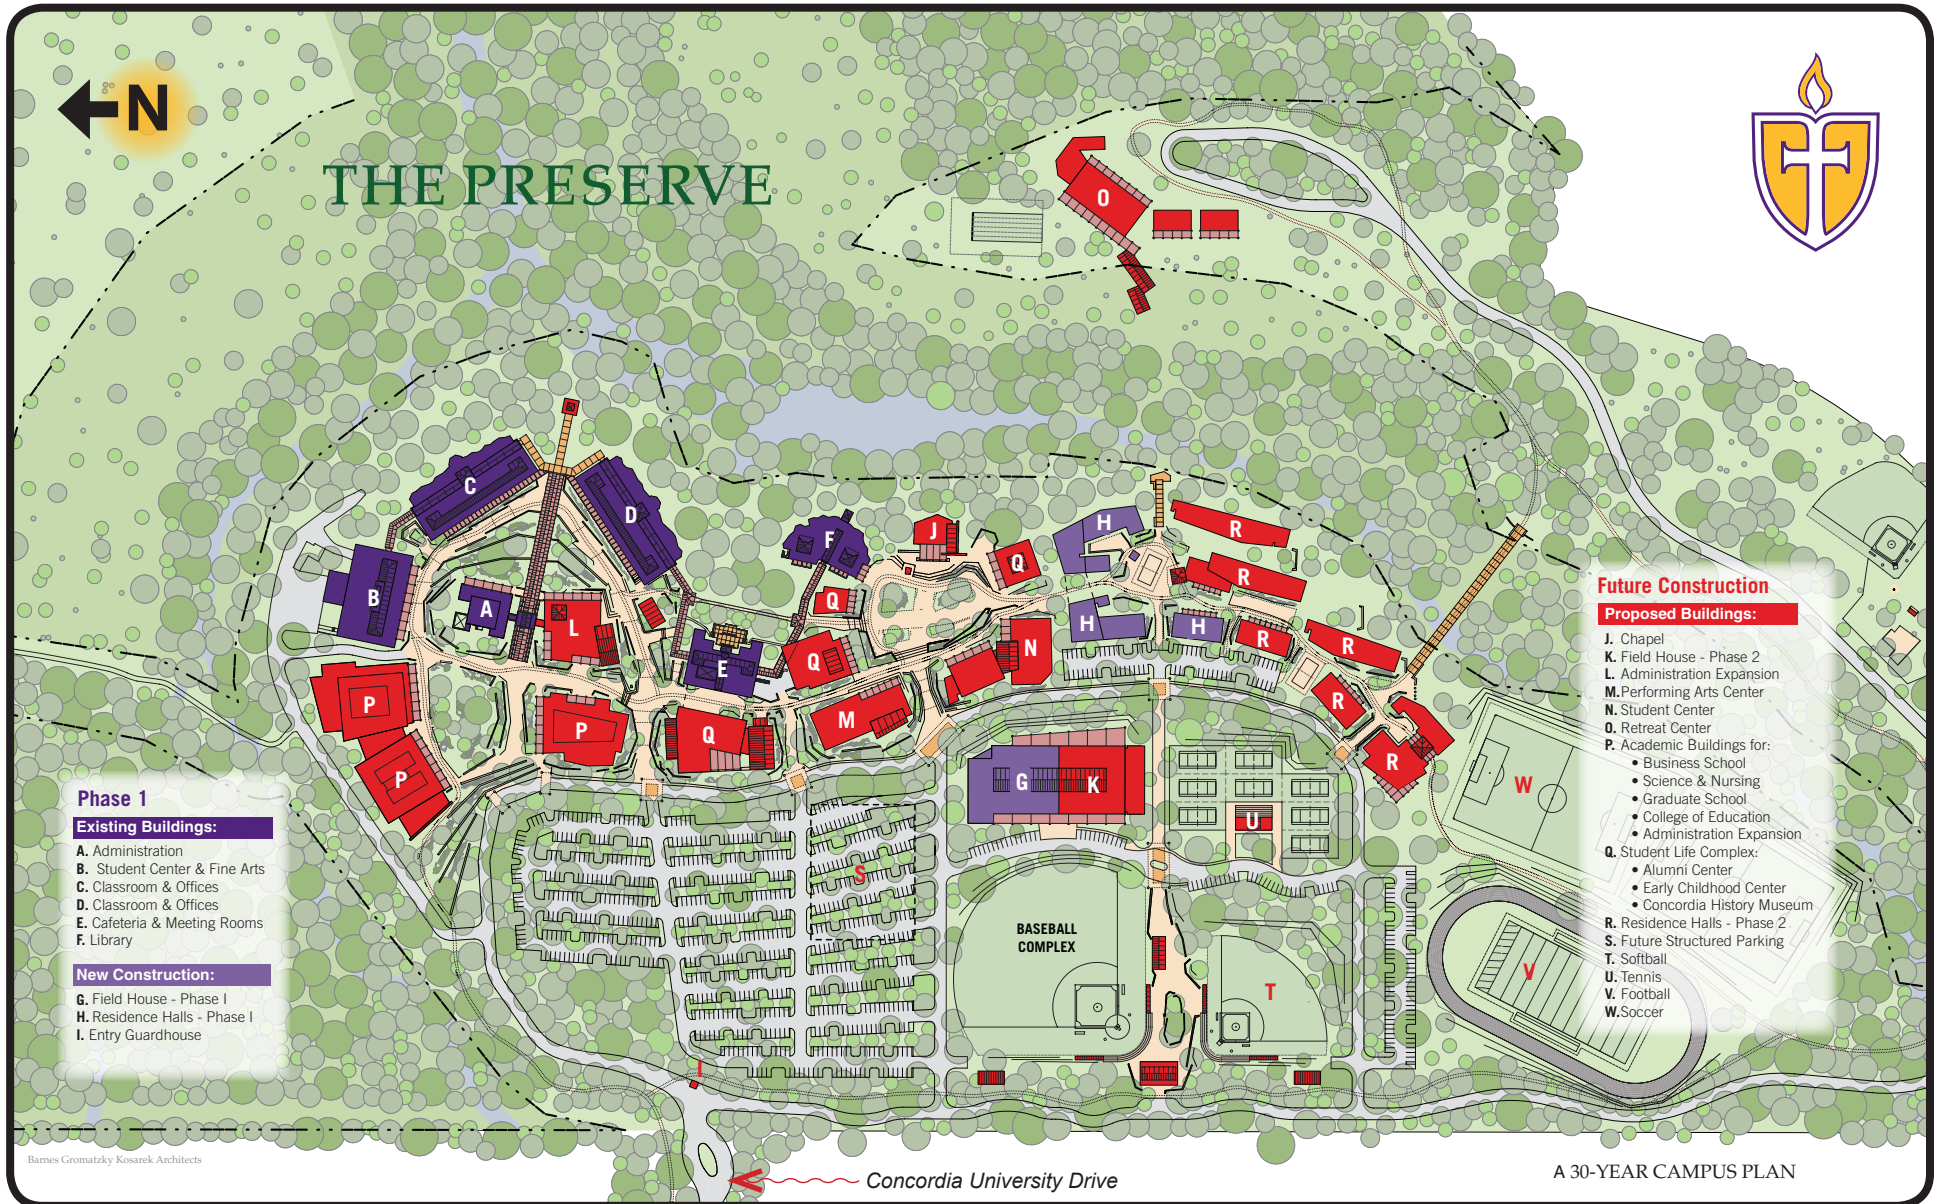

# Concordia Master Plan

*Concordia University moved to its new campus in late July 2008! Classes resumed in September 2008!*