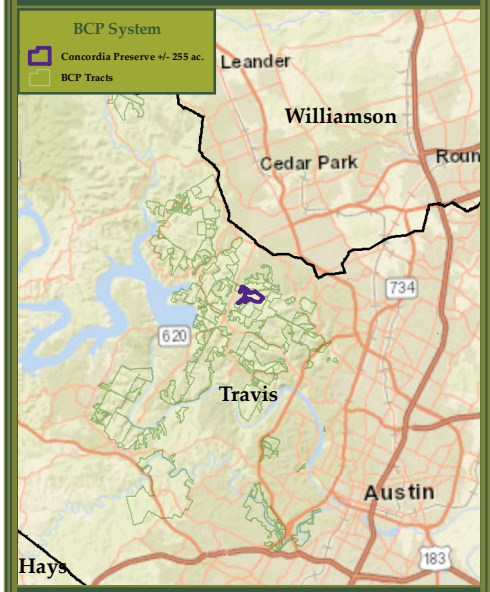

HAMMOCK STATION MAP

-  Hammock Stations
-  Concordia Property Boundary
-  Concordia Preserve Boundary
-  Tornado Trail Loop +/- 1.5 miles
-  Future Trail
-  Preserve Fence

Source Credits:
StratMap Program, TNRIS, TWDB,
CAPCOG. Jan. & Feb. 2018. 6-inch.NC.